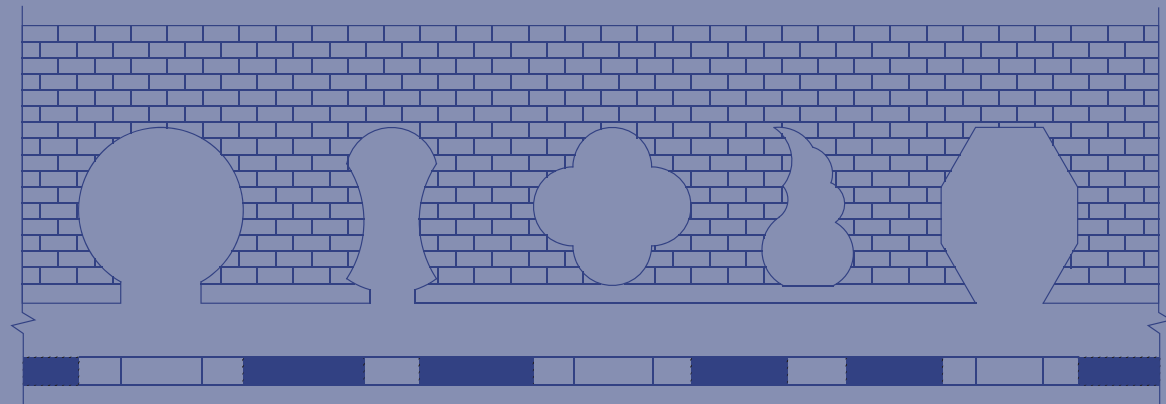

# LEAKING VISION

Heavy Casting with Cone-shaped Inflation to Create Screen and Opening on Walls in Chinese Garden

UNIVERSITY OF MIAMI | SCHOOL OF ARCHITECTURE  
WEI WANG