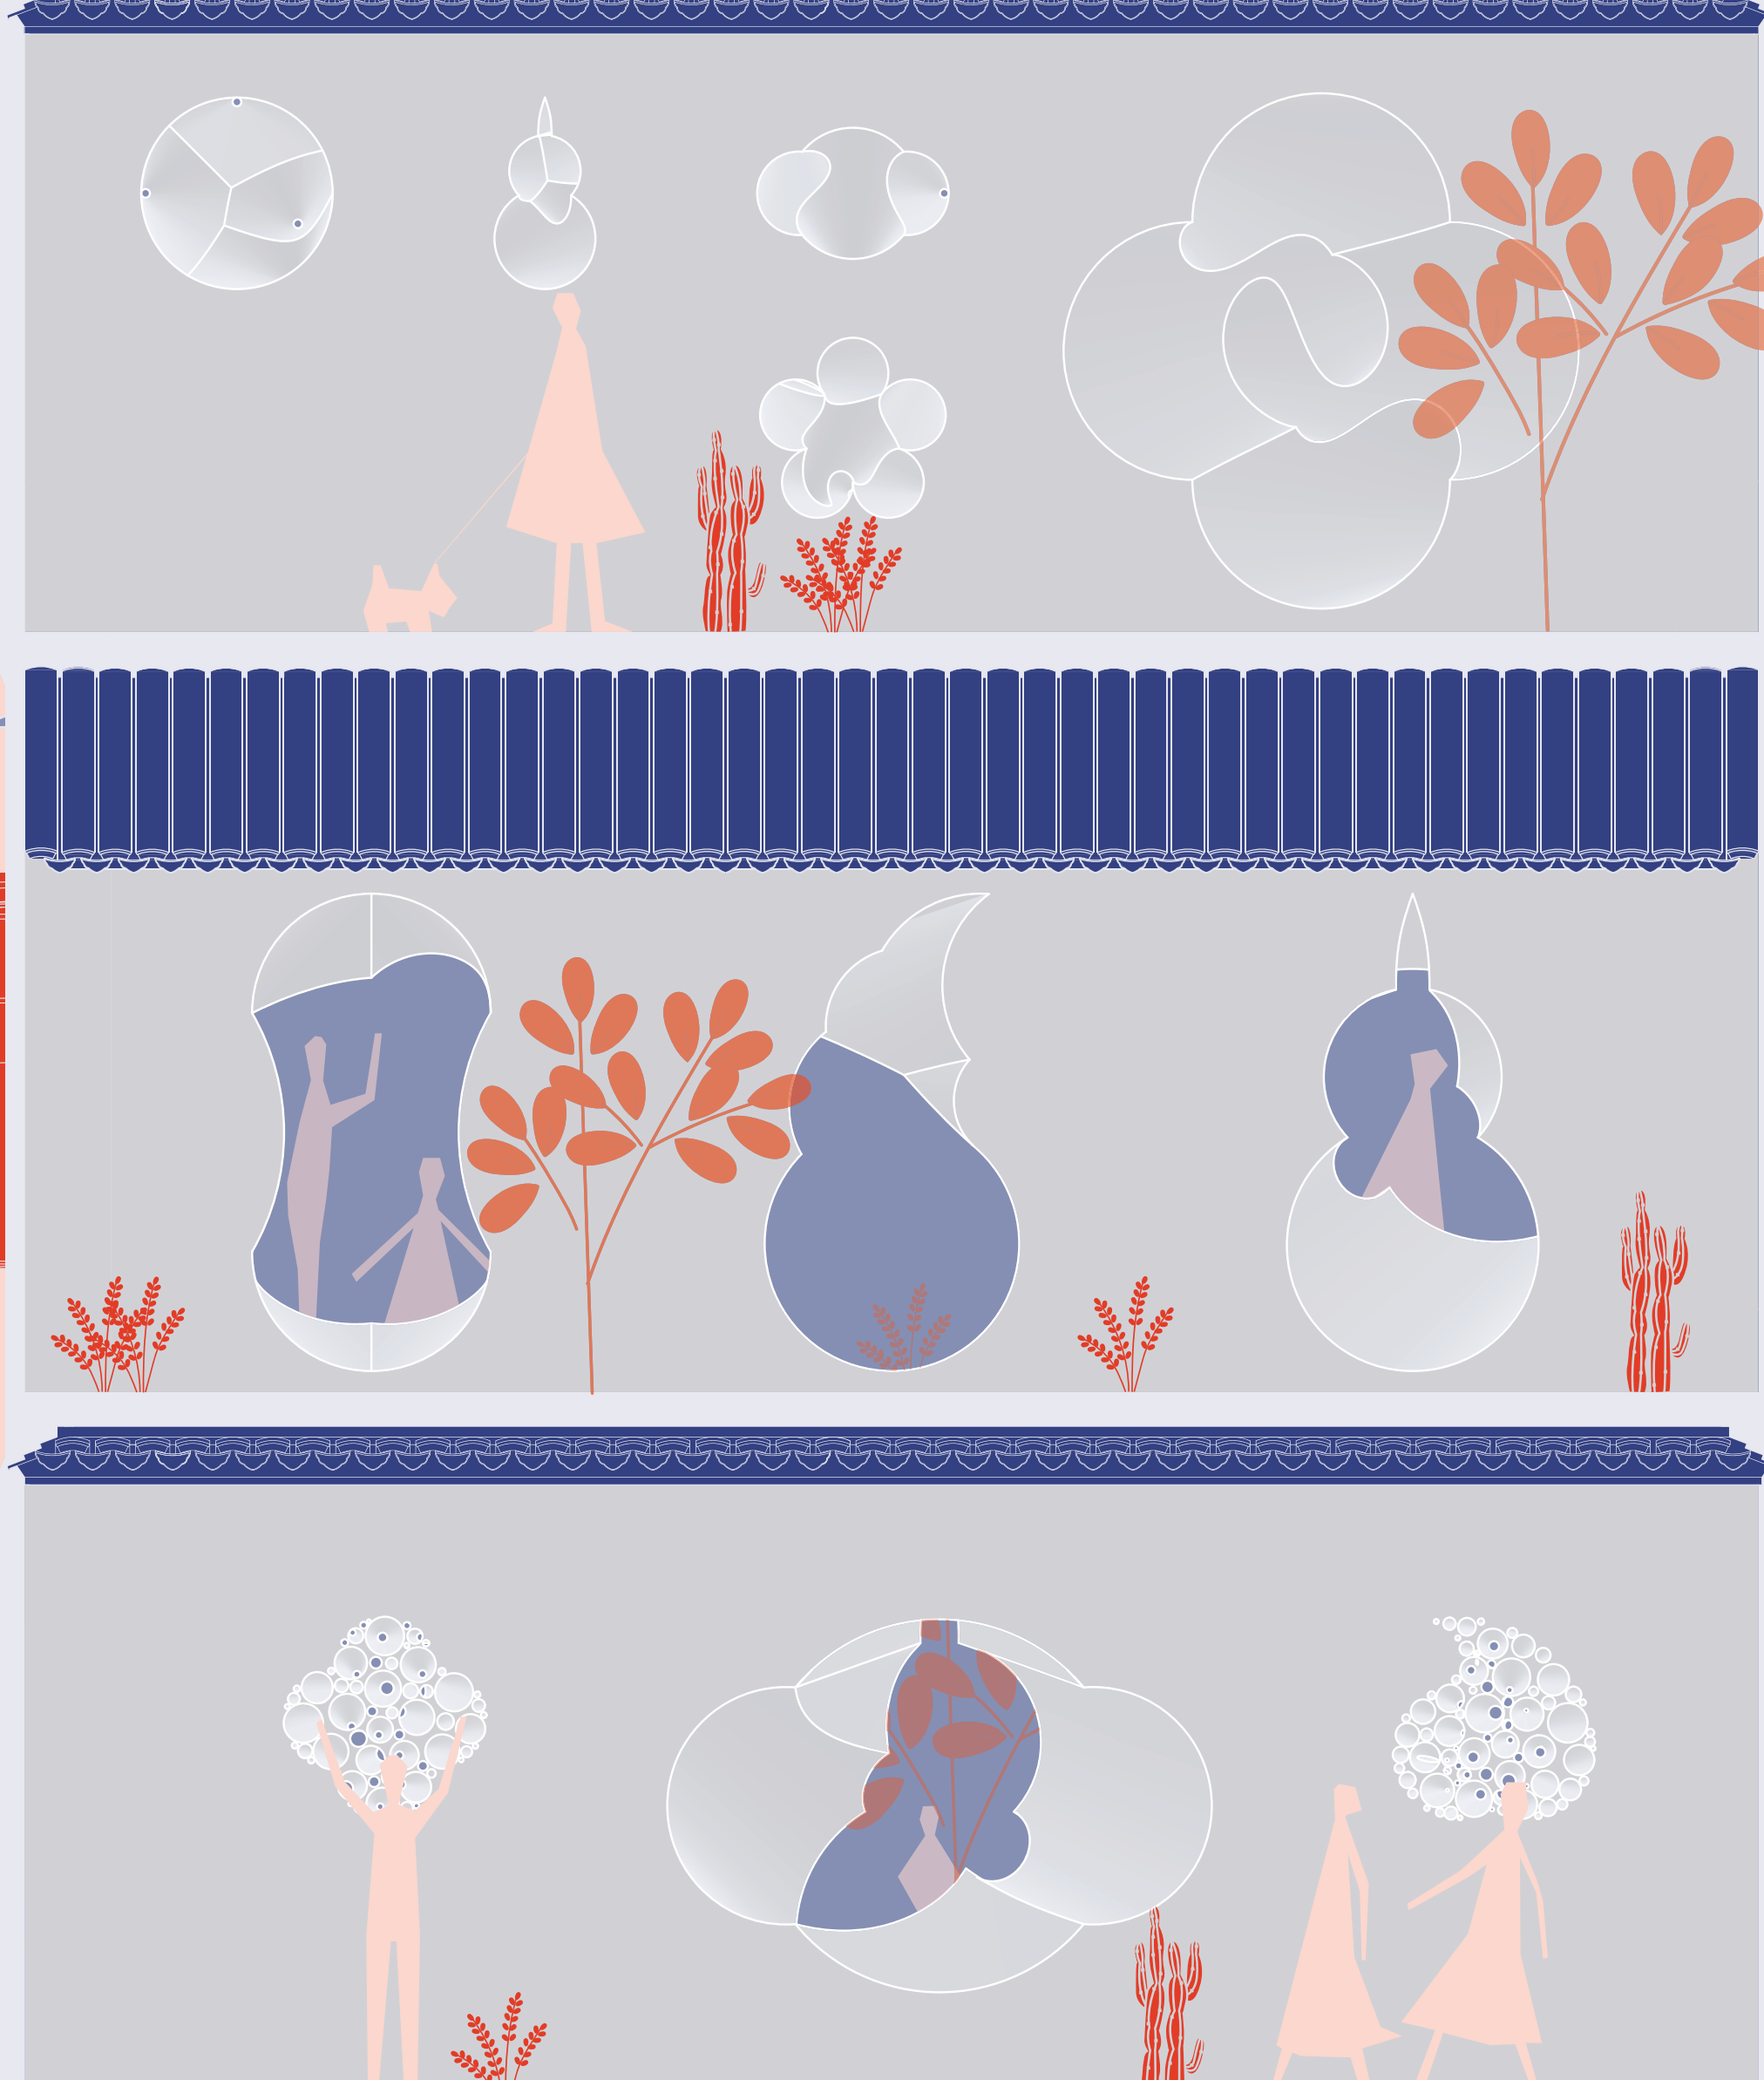

# LEAKING VISION

Heavy Casting with Cone-shaped Inflation to Create Screen and Opening on Walls in Chinese Garden

UNIVERSITY OF MIAMI | SCHOOL OF ARCHITECTURE  
WEI WANG