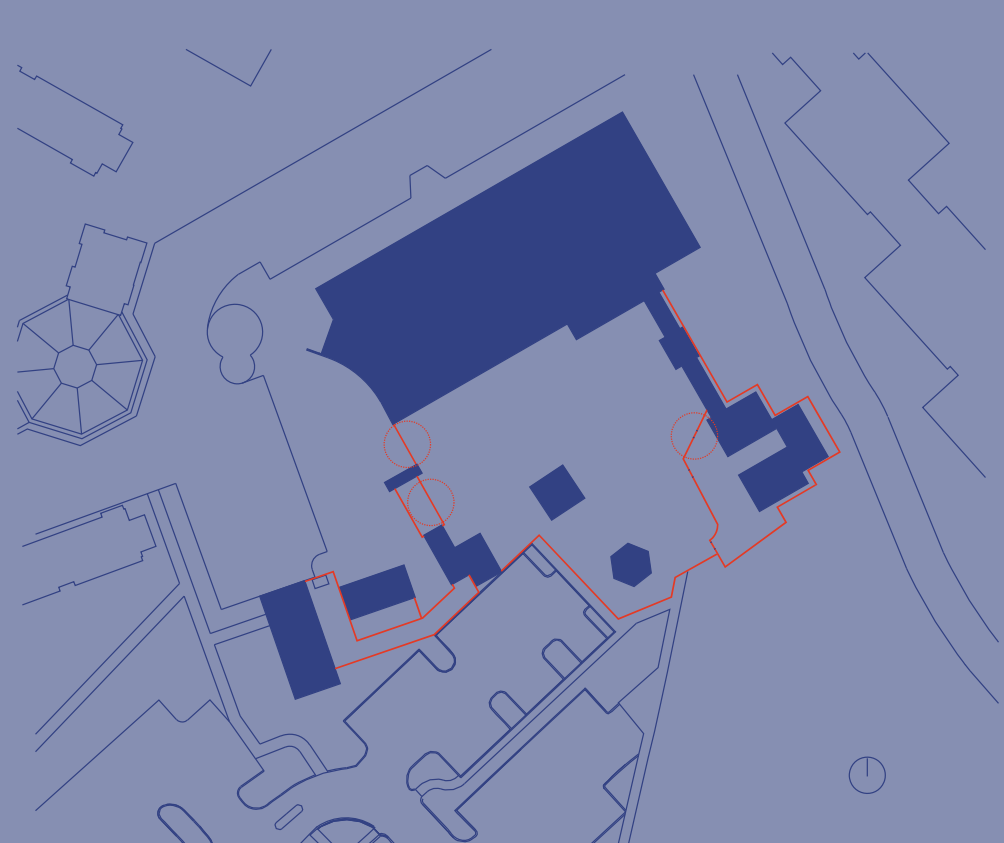

# LEAKING VISION

Heavy Casting with Cone-shaped Inflation to Create Screen and Opening on Walls in Chinese Garden

UNIVERSITY OF MIAMI | SCHOOL OF ARCHITECTURE  
WEI WANG