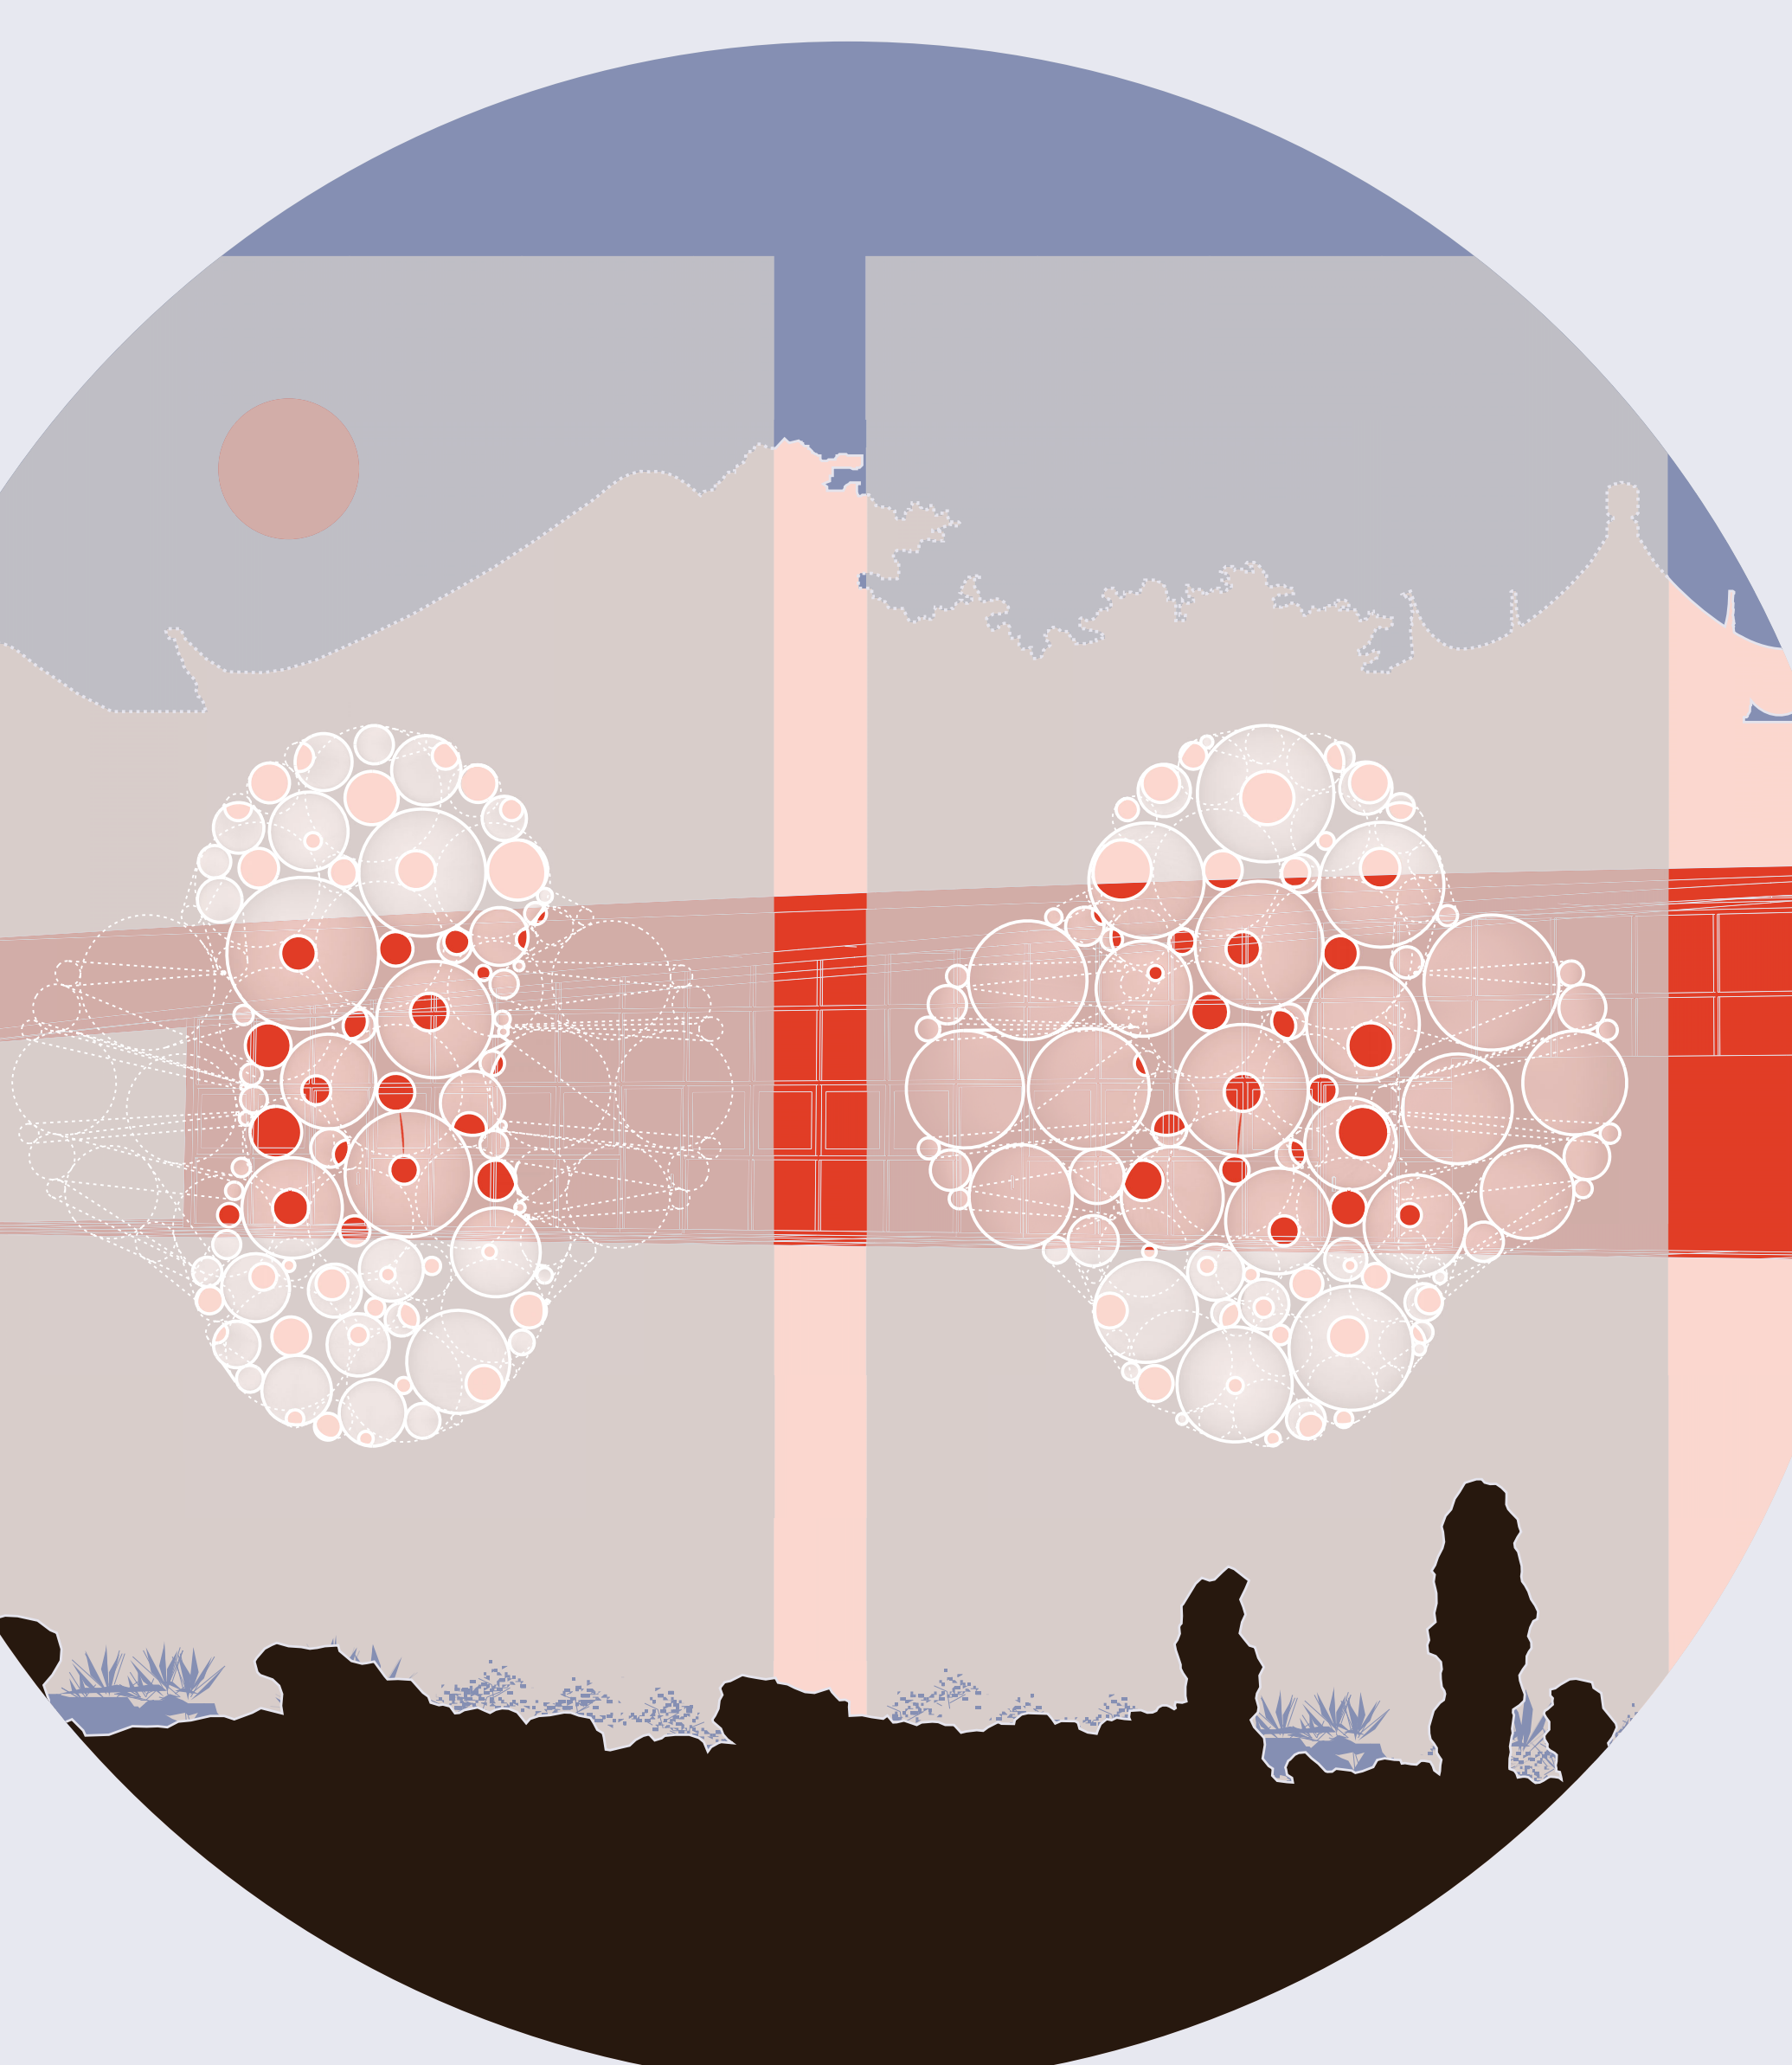

# LEAKING VISION

Heavy Casting with Cone-shaped Inflation to Create Screen and Opening on Walls in Chinese Garden

UNIVERSITY OF MIAMI | SCHOOL OF ARCHITECTURE  
WEI WANG